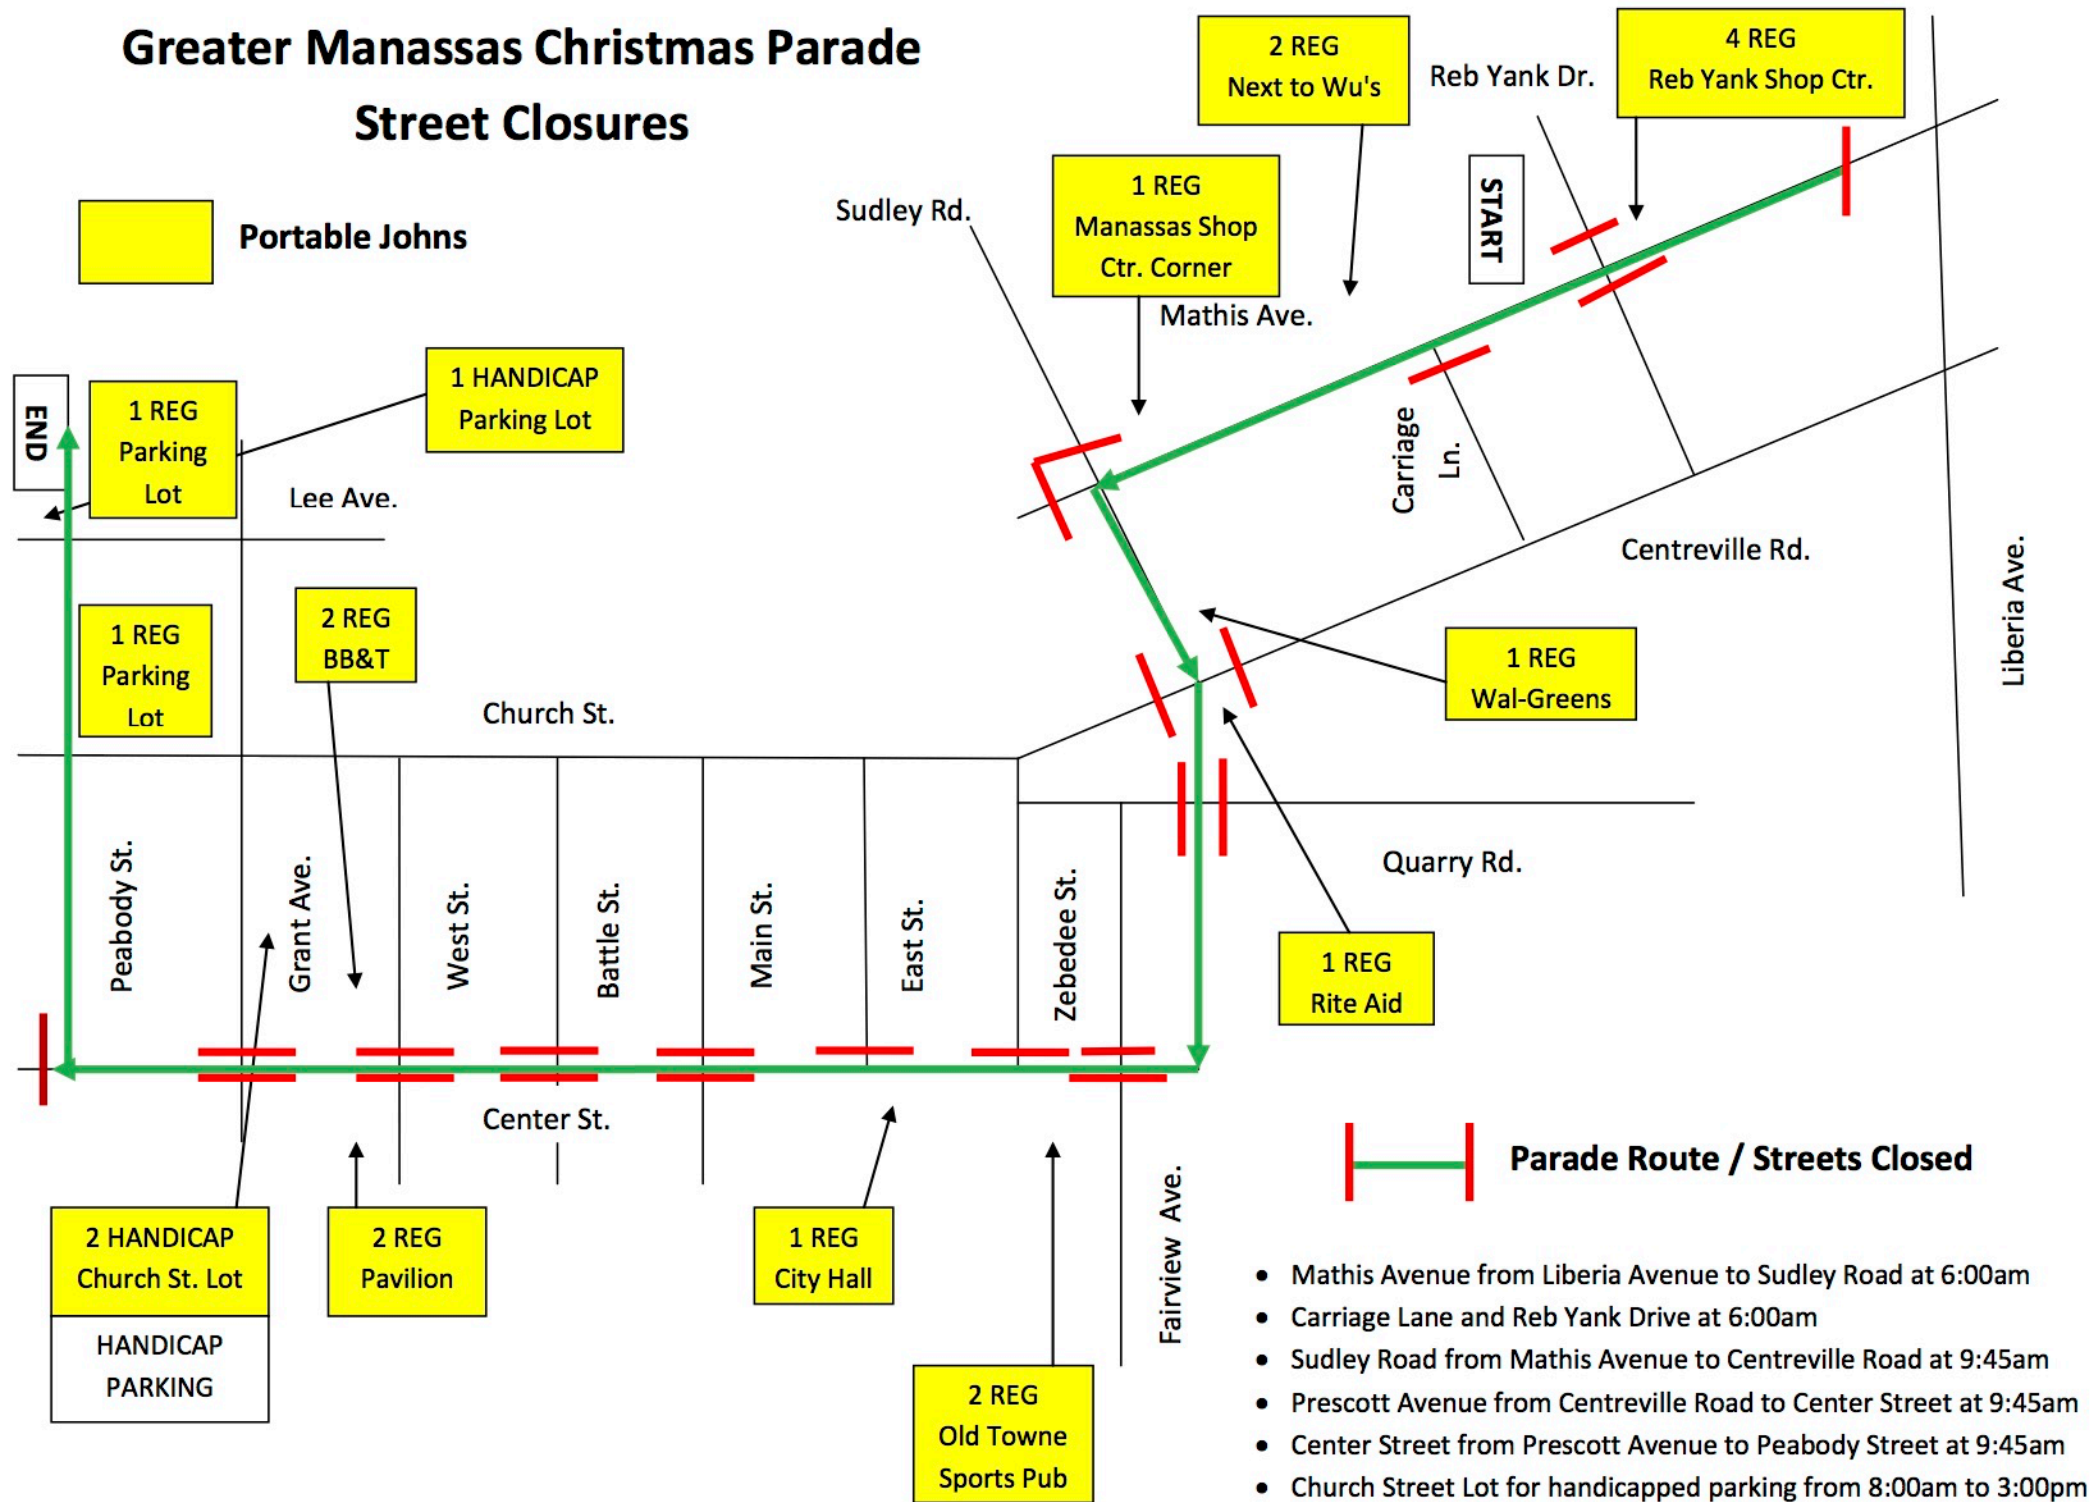

Greater Manassas Christmas Parade

Street Closures

- Mathis Avenue from Liberia Avenue to Sudley Road at 6:00am
- Carriage Lane and Reb Yank Drive at 6:00am
- Sudley Road from Mathis Avenue to Centreville Road at 9:45am
- Prescott Avenue from Centreville Road to Center Street at 9:45am
- Center Street from Prescott Avenue to Peabody Street at 9:45am
- Church Street Lot for handicapped parking from 8:00am to 3:00pm